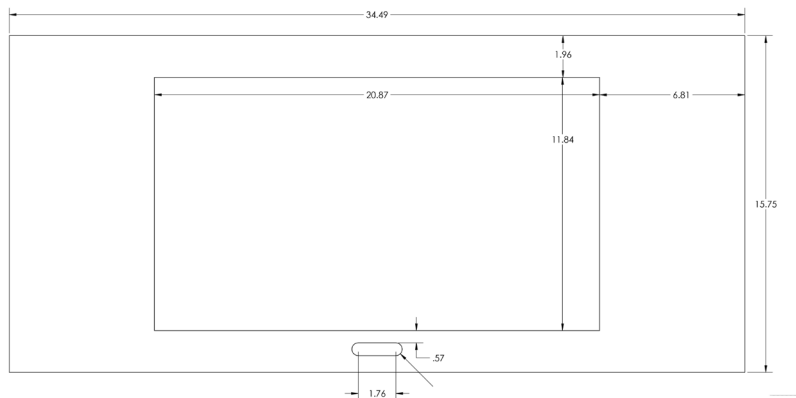

Model	HFD Media Topper	
Overall Size	Width	35.8 in
	Height	45.7 in
	Depth	3.0 in
Upper Housing Size	Width	34.8 in
	Height	19.0 in
	Depth	3.0 in
Monitor	24" Television with HDMI input and remote control	
Media Player	1080p Full-HD Ultra HDMI Digital Media Player for -MKV/RM- HDD USD Drives and SD Cards with remote control	
Input Power	110V Power Strip	
Weight	25 lbs. approximately	

NOTE: The manufacturer reserves the right to make product improvements and change specifications without notice.

Hot Food Display Media Topper

SandenVendo America, Inc
www.vendoco.com
+1 800 344 7216