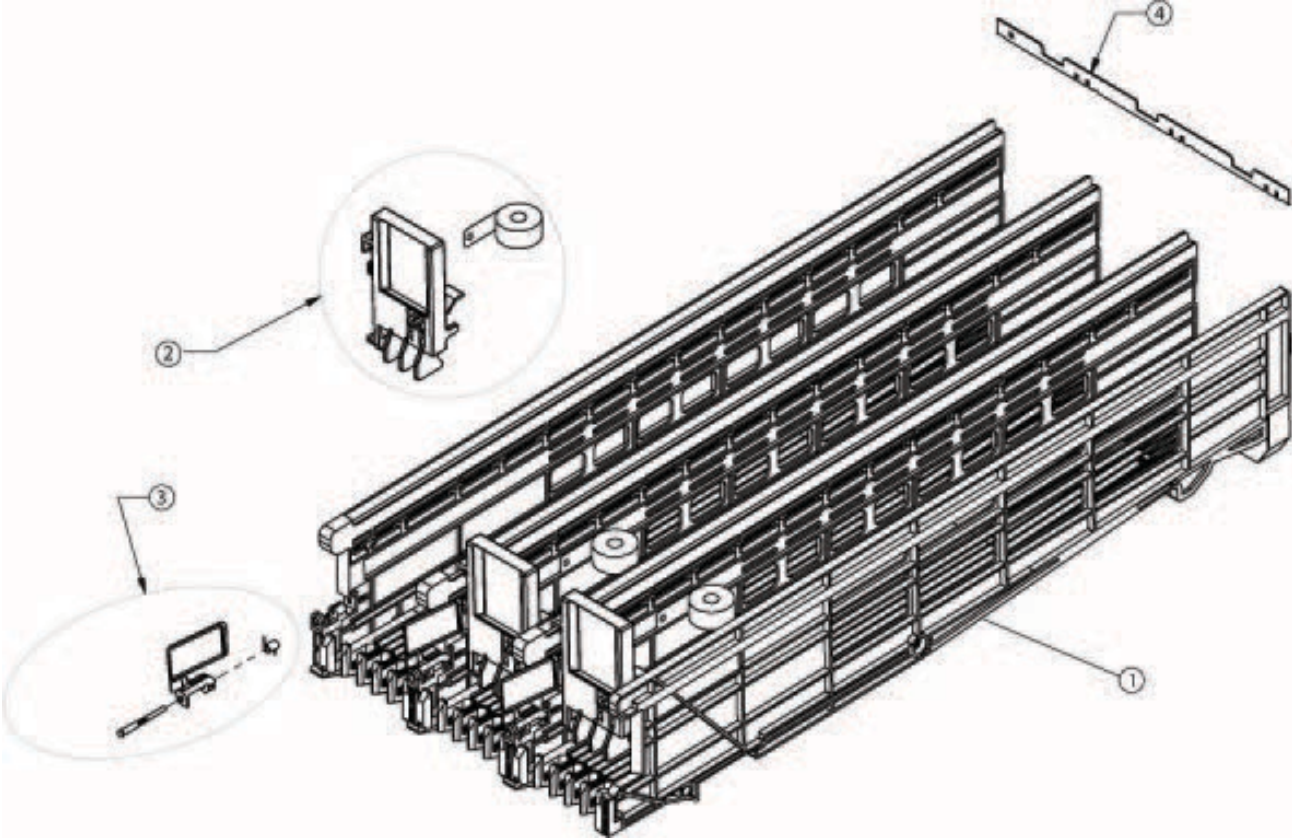

GF9-H

TRAY PARTS SECTION

TRAY COMPONENTS

ITEM NO	DESCRIPTION	QTY	PART NO
1	COMPLETE TRAY ASSEMBLY	1	1221409
2	KIT,PRODUCT PUSHER (SET OF 6)	1	1243705
3	KIT,PRODUCT GATE (SET OF 6)	1	1243683
4	STIFFENER,TRAY COLUMN	1	1259172