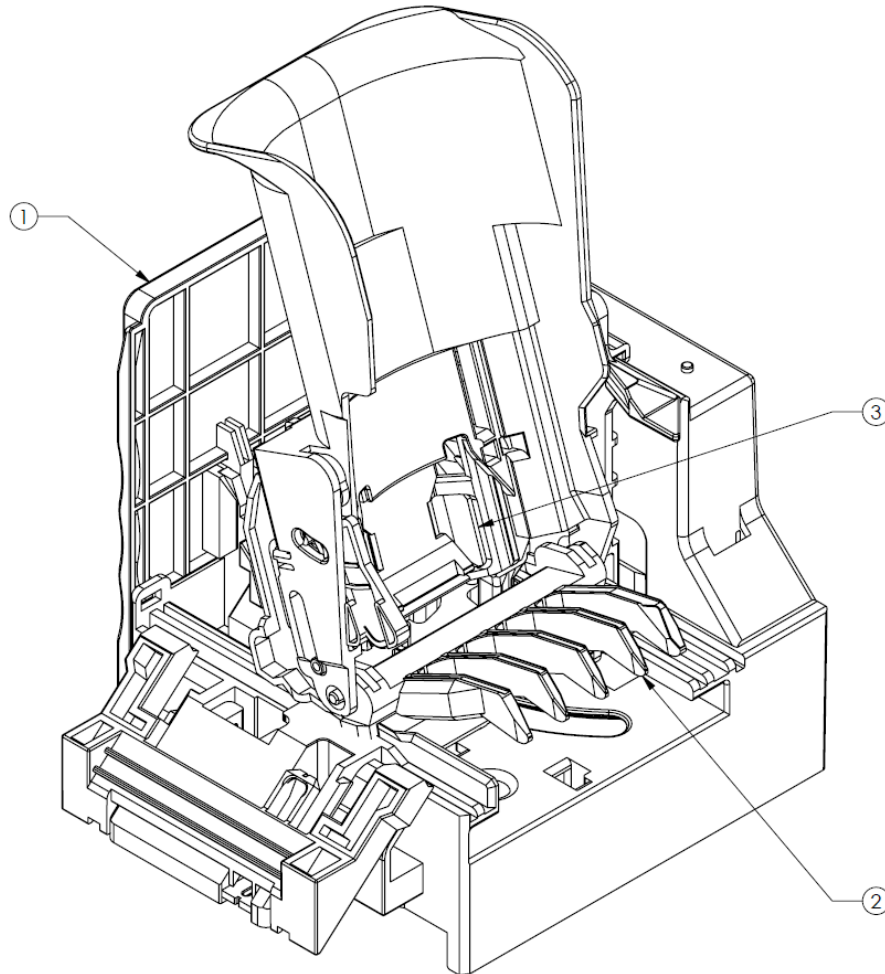

## ELEVATOR & CATCHER PARTS SECTION

## ELEVATOR COMPONENTS

ITEM NO	DESCRIPTION	QTY	PART NO
1	Y-Elevator Assembly	1	1237012-10
2	Motor Cover, BLK	1	1228526
3	Pulley Cover, BLK	1	1228517
4	X-Rail Assembly	1	1237047-10
5	X-Rail, Hand Delivery	1	1222442
6	Y-Motor, Sealed	1	1280611
7	Shaft, Y-Axis	1	1234927

## CATCHER COMPONENTS

ITEM NO	DESCRIPTION	QTY	PART NO
	Product Delivery Catcher Assembly	1	1222442
1	Decal Holder, Catcher Assembly (38132-40160)	1	1259148
2	Fork, Catcher Assembly (38132-40031)	1	1259156
3	Del. Assistance, Catcher Assembly (38132-40060)	1	1259164